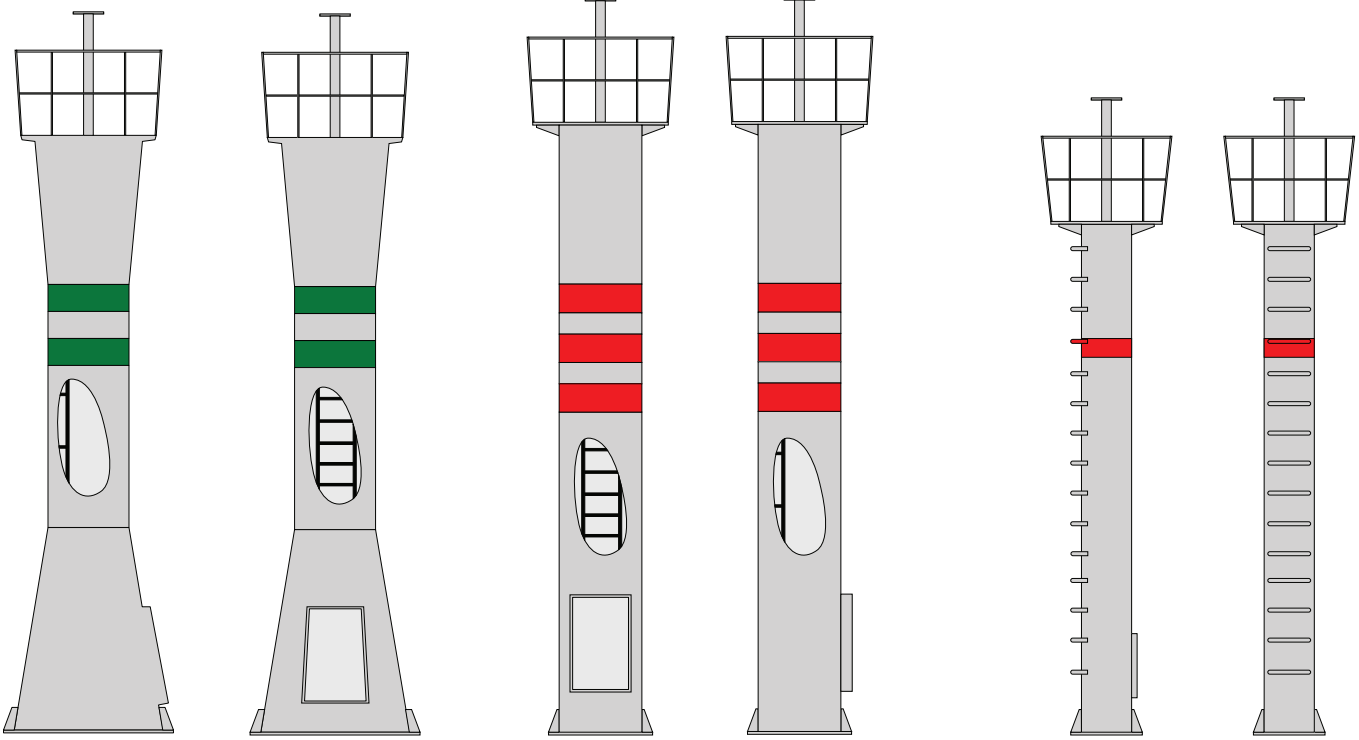

**TOWER TYPE 1**

Size of diameter for that type of towers starting from 500mm.  
Shape is typically cylindrical.  
Ladder is located inside of the tube.

**TOWER TYPE 2**

Size of diameter for that type of towers starting from 500mm.  
Shape is typically conical.  
Ladder is located inside of the tube.

**TOWER TYPE 3**

Usually that type of towers got less than 500mm diameter. Shape is typically cylindrical. Ladder is located outside of the tube.

### STEEL MADE TOWER FOR NAVIGATIONAL AID

Towers not only do they support a lantern for night time beaconing, they also act as a day mark. We are manufacturing Towers in accordance with IALA (The International Association of Marine Aids to Navigation and Lighthouse Authorities) recommendations.